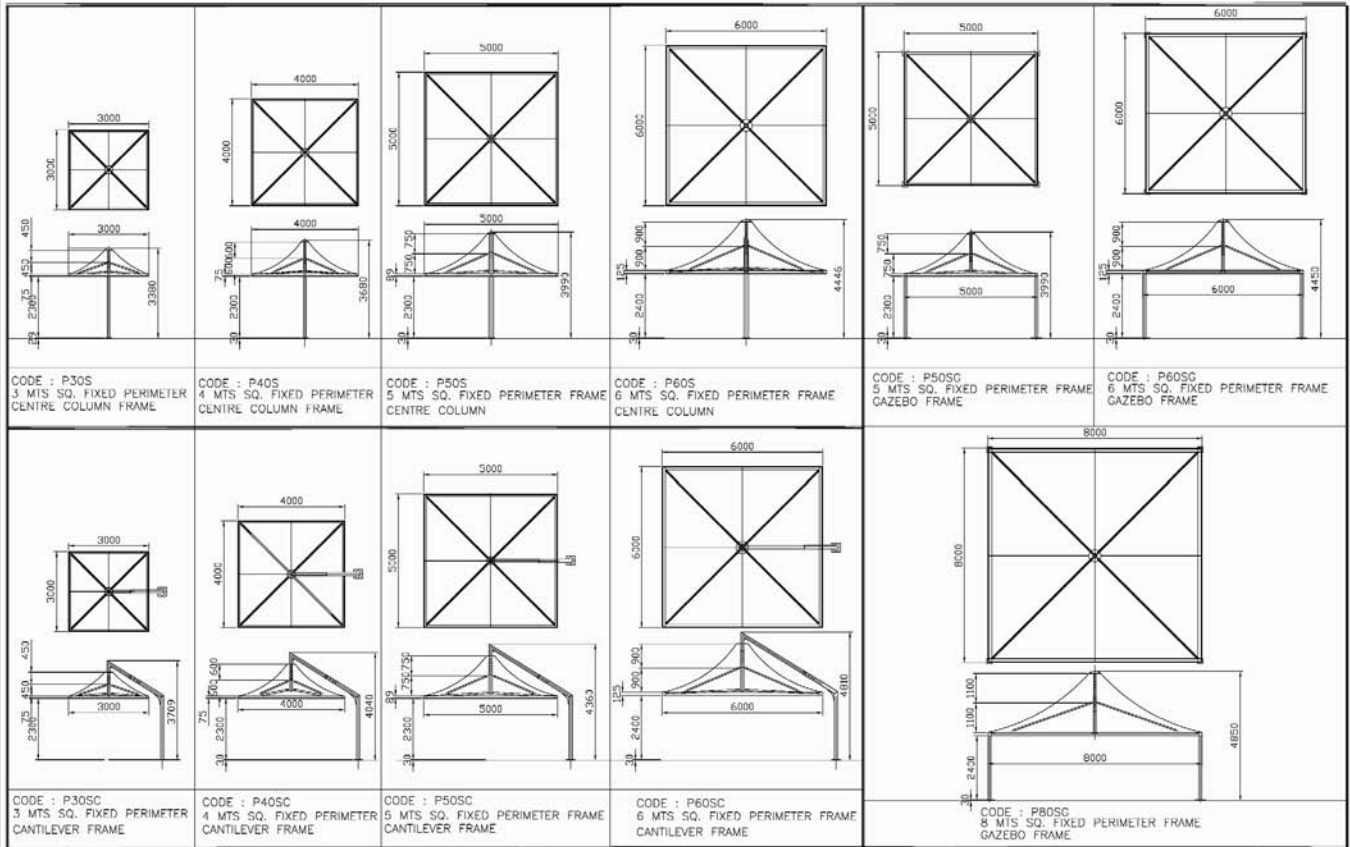

PANORAMA RANGE

PANORAMA RANGE BROCHURE